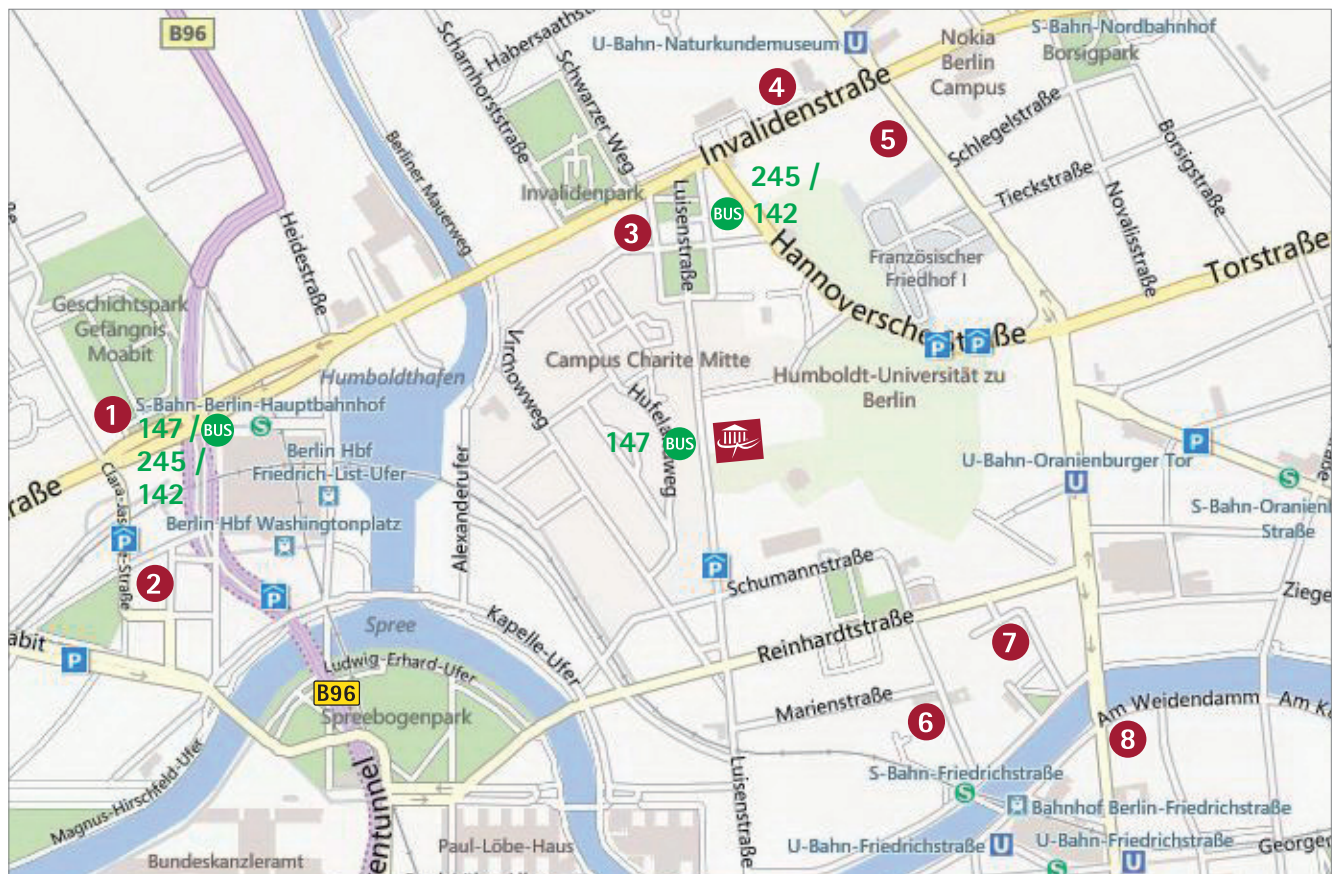

HOW TO FIND US

ARRIVAL BY PLANE

From Berlin Brandenburg Airport (BER), Terminal 1-2, you will need about 30 minutes to reach the Central Station "Berlin Hauptbahnhof" by Airport Express FEX or regional train RE7 / RB14. From Terminal 5, please take the S-Bahn S9. From the Central Station "Berlin Hauptbahnhof" (exit Europaplatz) continue with bus 147 in the direction of Fischerinsel to the stop Charité - Campus Mitte.

Alternatively, take bus 245 in the direction of Mitte or bus 142 in the direction of S Ostbahnhof to the stop Robert-Koch-Platz.

The buses run every 5-10 minutes.

From Berlin Brandenburg Airport (BER) you will need about 50-60 minutes by taxi (ca. 28 km distance) to the Langenbeck-Virchow-Haus.

ARRIVAL BY TRAIN

From the Central Station "Berlin Hauptbahnhof" (exit Europaplatz), take bus 147 in the direction of Fischerinsel to the stop Charité Campus Mitte.

Alternatively, take bus 245 in the direction of Mitte or bus 142 in the direction of S Ostbahnhof to the stop Robert-Koch-Platz. The buses run every 5-10 minutes.

Alternatively, you can reach our building in about 15 minutes by foot.

ARRIVAL BY CAR

Please note that the Langenbeck-Virchow-Haus does not have its own parking spaces.

In the immediate vicinity there are paid parking spaces parking spaces as well as public parking garages in Luisenstraße and Reinhardtstraße.